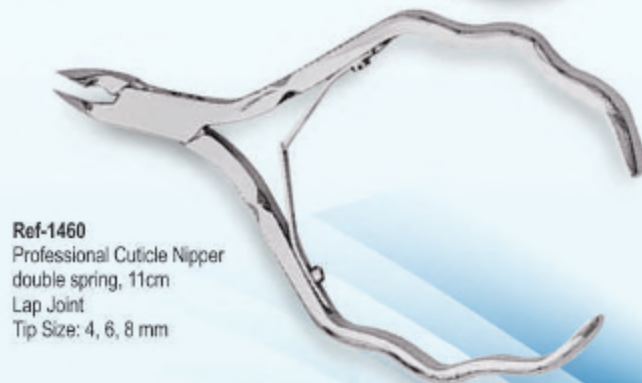

Ref-1459
Cuticle Nipper Square handle
10cm , Box Joint
Tip Size: 4, 6, 8 mm

Ref-1460
Professional Cuticle Nipper
double spring, 11cm
Lap Joint
Tip Size: 4, 6, 8 mm