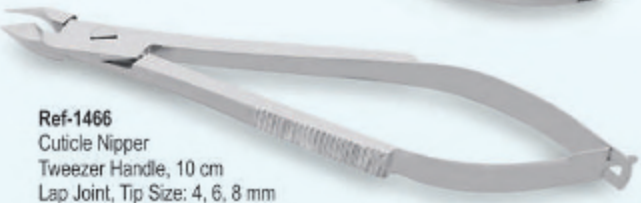

Ref-1465
Professional Cuticle
Nipper Barrel Spring, 10 cm
Lap Joint
Tip Size: 4, 6, 8 mm

Ref-1466
Cuticle Nipper
Tweezer Handle, 10 cm
Lap Joint, Tip Size: 4, 6, 8 mm