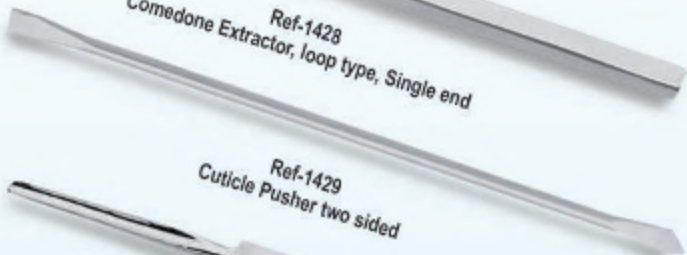

Ref-1427
Blade Holder

Ref-1436
Spatula Knife

Ref-1428
Comedone Extractor, loop type, Single end

Ref-1437
Professional Nail Pusher
with 4 different attachments

Ref-1429
Cuticle Pusher two sided

Ref-1430
Cuticle Pusher Single ended